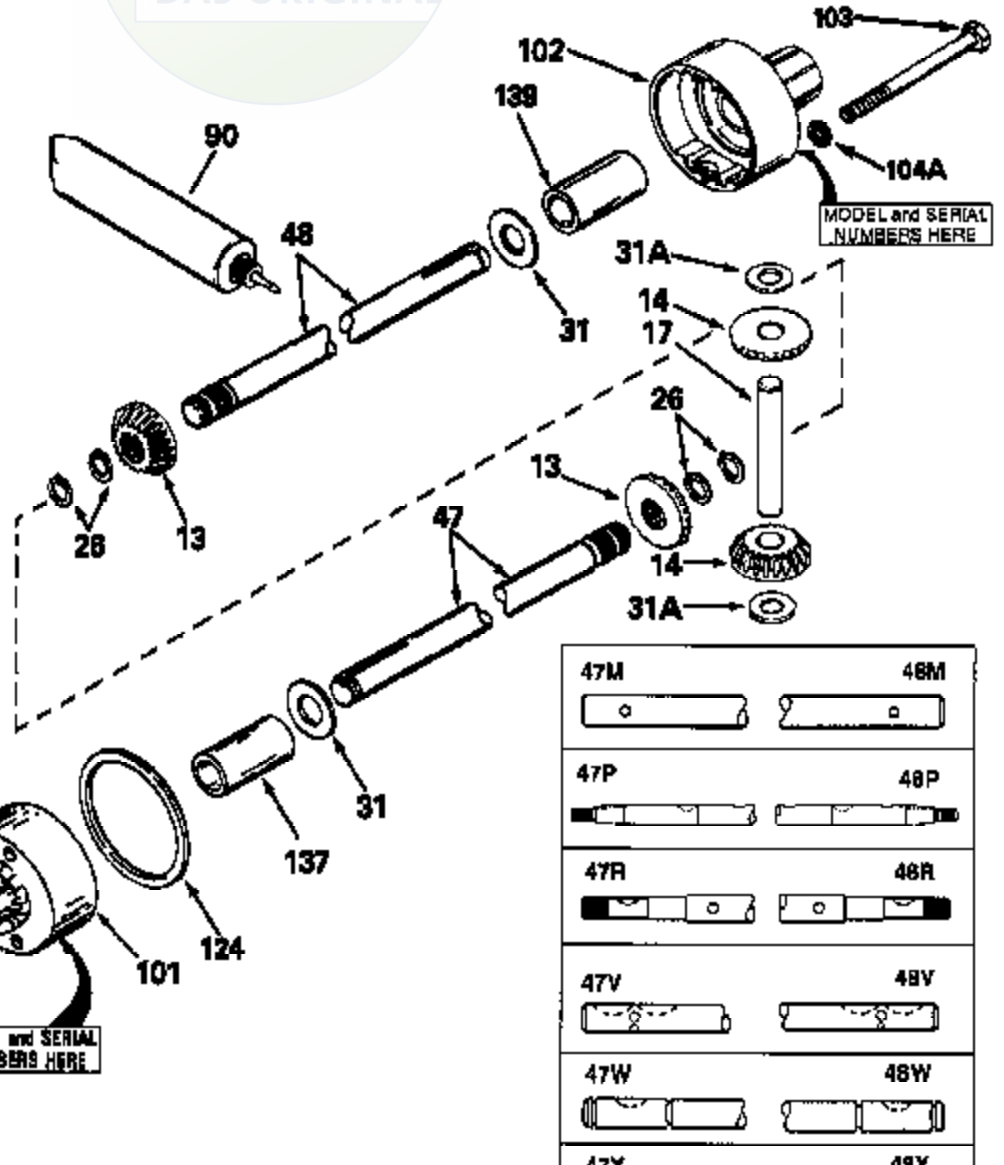

JOIST

SICHER IST DAS:
DAS ORIGINAL

47	48
47A	48A
47B	48B
47C	48C
47D	48D
47E	48E
47H	48H
47L	48L

47M	48M
47P	48P
47R	48R
47V	48V
47W	48W
47X	48X

Ref #	Part Number	Qty	Description
13	778067		Gear, Bevel (16 teeth)
14	778068		Gear, Pinion (16 teeth)
17	786040		Pin, Drive
26	792018		Ring, Retaining
31	780001		Washer (3/4" ID x 1-1/2" OD x 1/16" t hick)
31A	780096		Washer, Thrust
47H	774259		Axle (14-31/32" long)
48H	774260		Axle (18-27/32" long)
82	786043		Sprocket. No Teeth 54. O.D. 8.823
82	786051		Sprocket. No Teeth 60. O.D. 9.841
82	786070		Sprocket. No Teeth 48. O.D. 7.920
82	786041A		Sprocket. No Teeth 45. O.D. 7.389
82	786042	100-150	Sprocket. No Teeth 40. O.D. 6.650
90	788067B	Peerless	Grease (32 oz. bottle Bentonite greas e)
101	774073		Differential Carrier Hsg (Incl. 137)
102	774073		Differential Carrier Hsg (Incl. 139)
103	792041		Screw, 5/16-18 x 3-3/4"
104A	792061		Washer, Flat, 5/16"
104	792042		Nut, Lock, 5/16-18 (Use as required)
137	780077		Bushing (3/4" ID x 1-1/16" OD x 2-1/1 6" long)
139	780077		Bushing (3/4 ID x 1-1/16" OD x 2-1/16 " long)